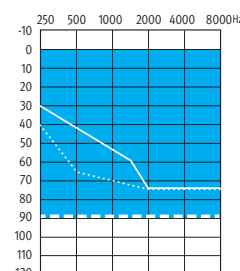

Fitting guides

S receiver

M receiver

P receiver

UP receiver

- Open dome/cap dome
- ... Vented dome
- Power dome or sleeve mold

Available in all technology levels

Sound stabilization