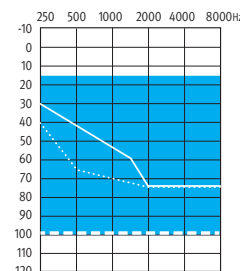

Fitting guides

S receiver

M receiver

P receiver

UP receiver

- Open dome/cap dome
- ... Vented dome
- Power dome or sleeve mold

Available in all technology levels

Sound stabilization