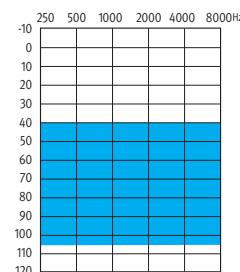

Fitting guides

S receiver

M receiver

P receiver

UP receiver

- Open dome/cap dome
- ... Vented dome
- Power dome or sleeve mold

Available in all technology levels

Sound stabilization