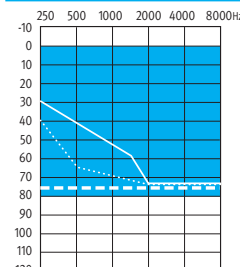

Fitting guides

S receiver

M receiver

P receiver

UP receiver

- Open dome/cap dome
- ... Vented dome
- Power dome or sleeve mold

Available in all technology levels

Sound stabilization